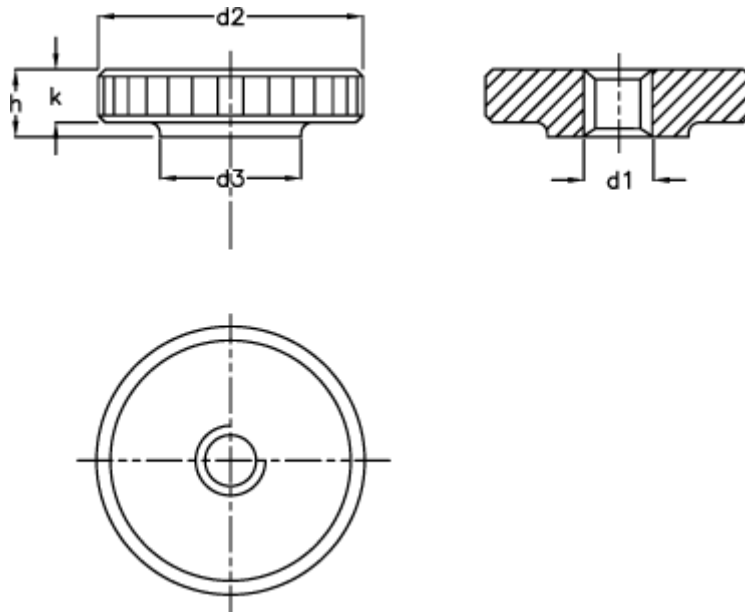

Article number: 207025091

Description: E+G Steel flat knurled nut DIN 467-M6-NI

## Measures

---

$d_1 = M6$

$d_2 = 24$

$d_3 = 12$

$h = 6$

$K = 5.0$